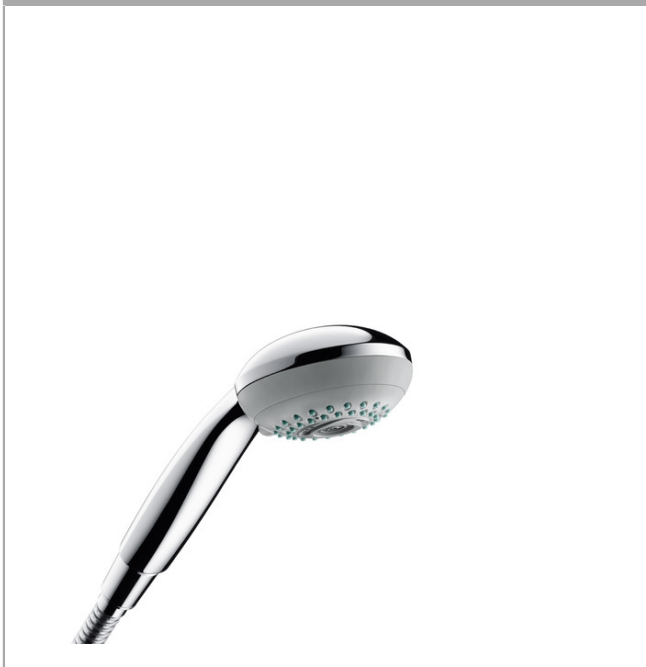

Crometta 85 Hand shower Multi

Surfaces: **Chrome** Article Number: **28563000**

Description

product features

- shower head size: 85 mm
- spray type adjustment by turning spray disc
- spray type: normal spray, Massage spray, MonoRain
- flow rate at 3 bar: 16 l/min
- with internal water conduction
- rinseable dirt filter
- connection thread G ½
- connection dimension: DN15
- suitable for continuous flow water heaters

Technology

Product image

Scale drawing

Flowchart

The consumption was measured in combination with the appropriate fittings (thermostat/mixer/ in-wall valve) to reflect actual application in practice.