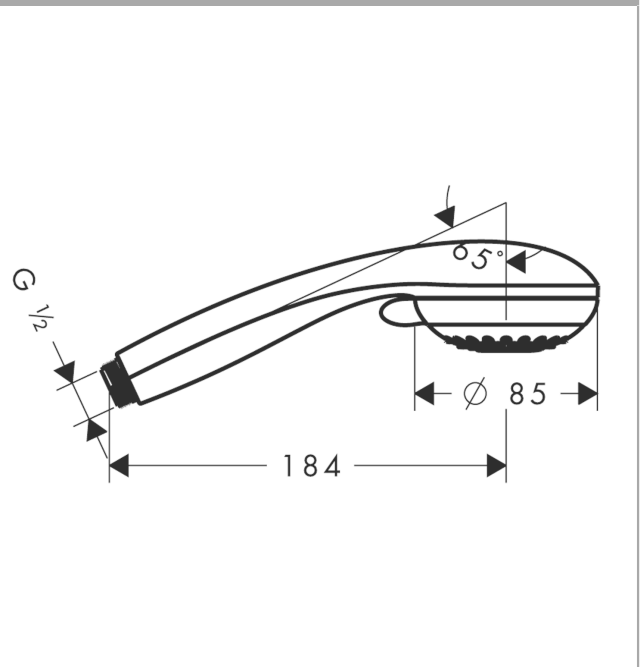

Crometta 85 Hand shower Multi

Surfaces: **Chrome** Article Number: **28563000**

Description

product features

- shower head size: 85 mm
- spray type adjustment by turning spray disc
- spray type: normal spray, Massage spray, MonoRain
- flow rate at 3 bar: 16 l/min
- with internal water conduction
- rinseable dirt filter
- connection thread G ½
- connection dimension: DN15
- suitable for continuous flow water heaters

Technology

Product image

Scale drawing

Flowchart

The consumption was measured in combination with the appropriate fittings (thermostat/mixer/ in-wall valve) to reflect actual application in practice.