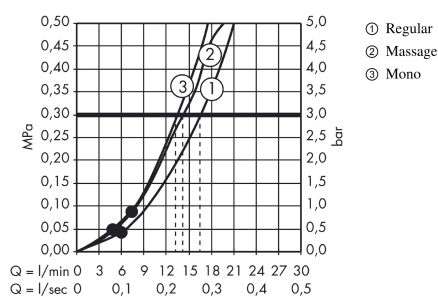

Crometta 85 Hand shower Multi

Surfaces: **Chrome** Article Number: **28563000**

Description

product features

- shower head size: 85 mm
- spray type adjustment by turning spray disc
- spray type: normal spray, Massage spray, MonoRain
- flow rate at 3 bar: 16 l/min
- with internal water conduction
- rinseable dirt filter
- connection thread G ½
- connection dimension: DN15
- suitable for continuous flow water heaters

Technology

Product image

Scale drawing

Flowchart

The consumption was measured in combination with the appropriate fittings (thermostat/mixer/ in-wall valve) to reflect actual application in practice.